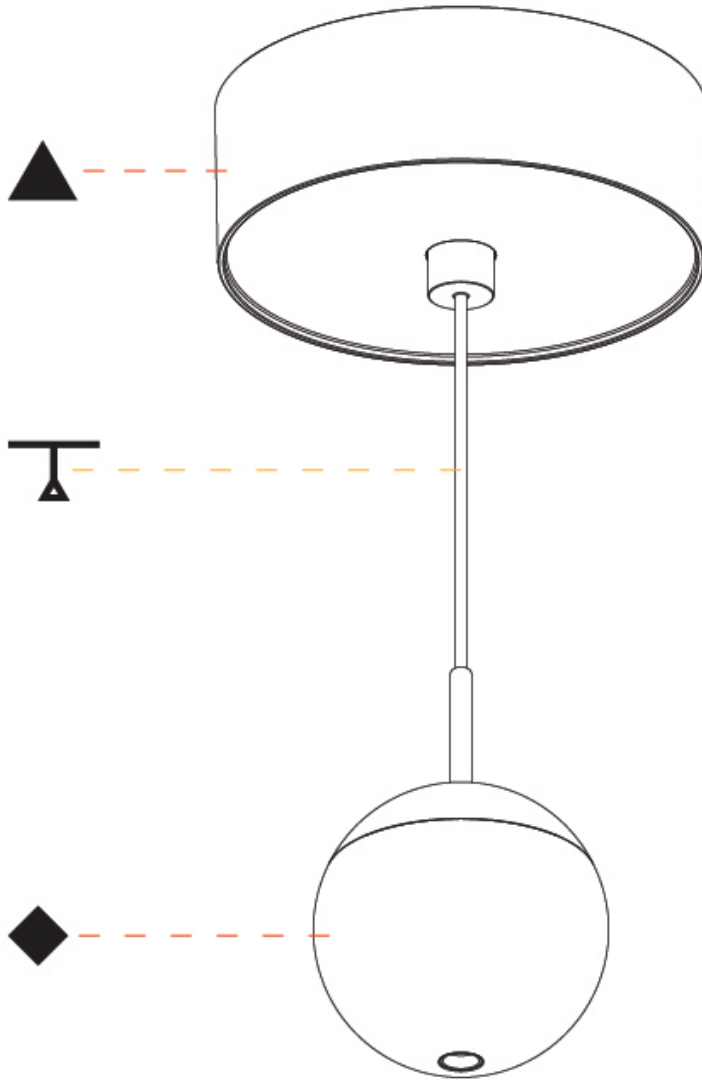

SNOOKER MONOPOINT SURFACE CANOPY SUSPENSION

A30827-

PROJECT	_____
TYPE	_____
SPECIFIER	_____
QUANTITY	_____
DATE	_____

A